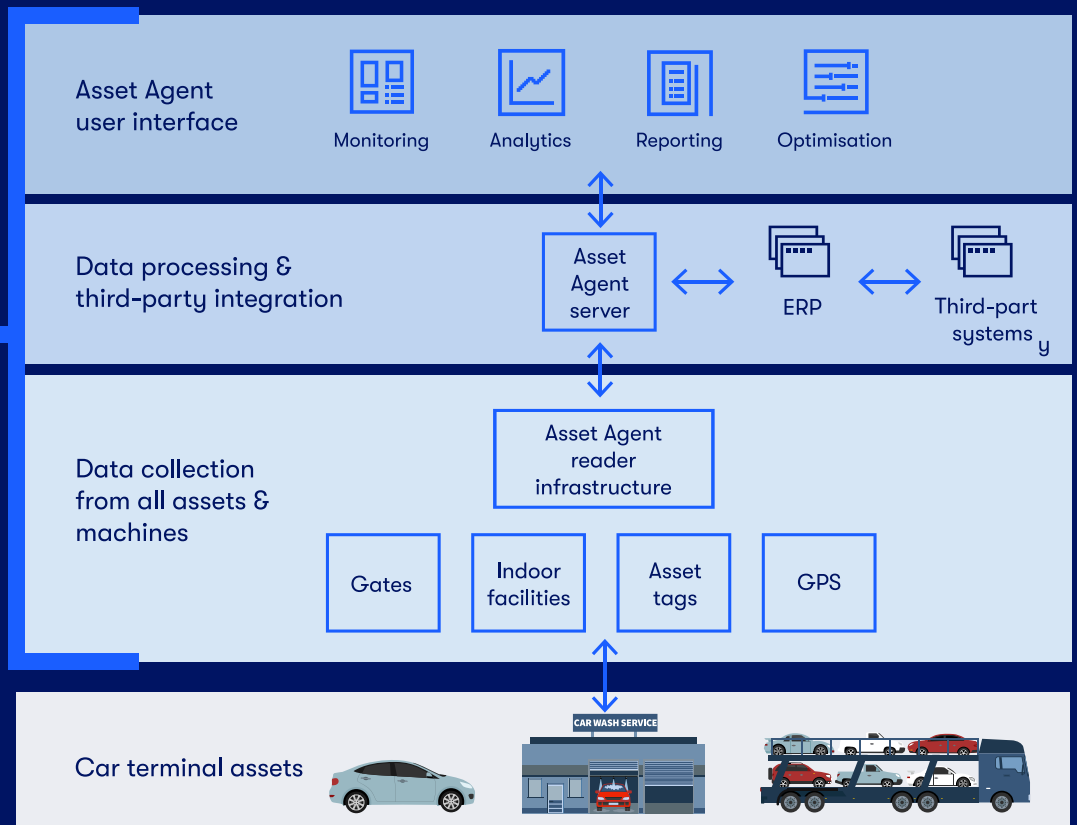

MANAGE YOUR CAR TERMINAL WITH EASE

Combining advanced software with multiple identification, positioning and telemetric technologies, Asset Agent from IDENDEC SOLUTIONS is a robust platform that enables real-time visibility, monitoring and control of all car movements and handling processes at a car terminal. Created as a modular solution that covers several areas of operations, Asset Agent is ready to improve your RoRo operations.

To help transform the way car terminals manage import-export processes and establish sustainability, IDENDEC SOLUTIONS delivers real-time systems based on more than 20 years of experience, designed to integrate into your infrastructure and operations characteristics - Asset Agent is a fit for brown or green field, ready to communicate with several Terminal Operating Systems.

Car location when parked

Know the correct parking spot of every car on your premises - automatically and in real-time using the VIN whenever you move vehicles.

Car pick-up for hinterland transfer

Assign car jobs to drivers, register vehicles when loaded on the truck and know which cars have been moved in real-time and automatically.

Register new cars at your premises in real-time when arriving by train/trailer and record their parking spot automatically.

[LEARN MORE](#)

“Asset Agent revolutionizes RoRo operations at car terminals with flexibility, real-time location data, and zero infrastructure cost, ensuring quick deployment. Easily integrates with digital twin solutions on the terminal. A must-have for efficient logistics.”