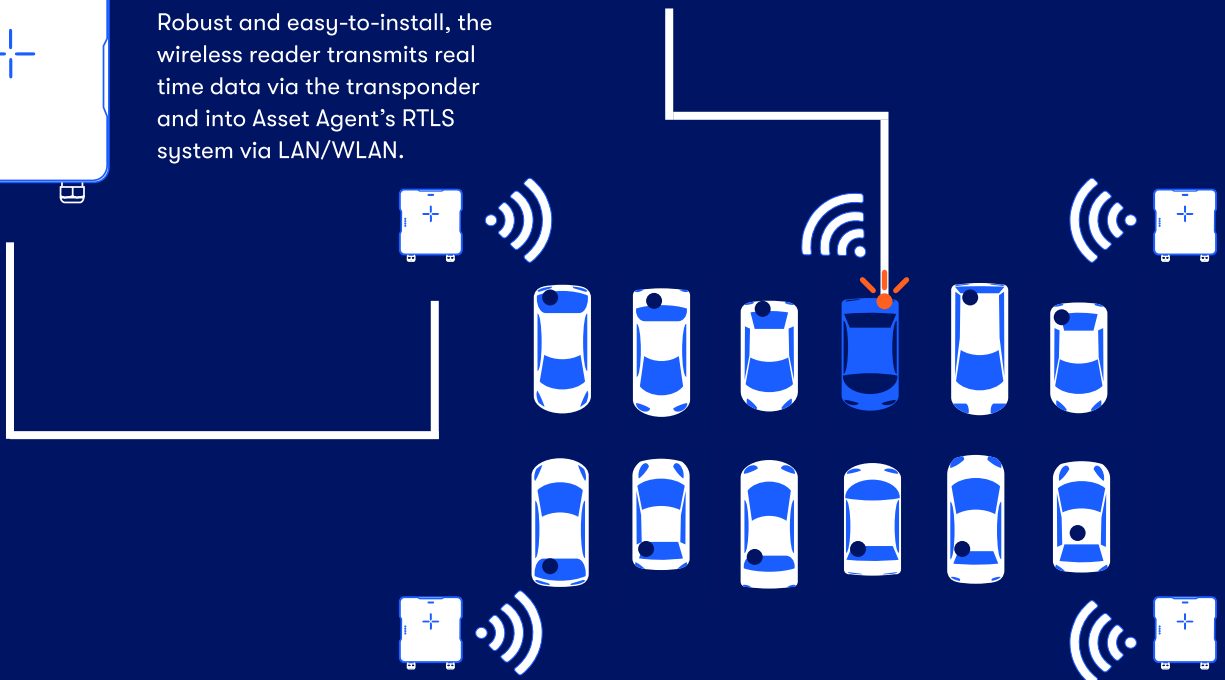

iPOINT

Robust and easy-to-install, the wireless reader transmits real time data via the transponder and into Asset Agent's RTLS system via LAN/WLAN.