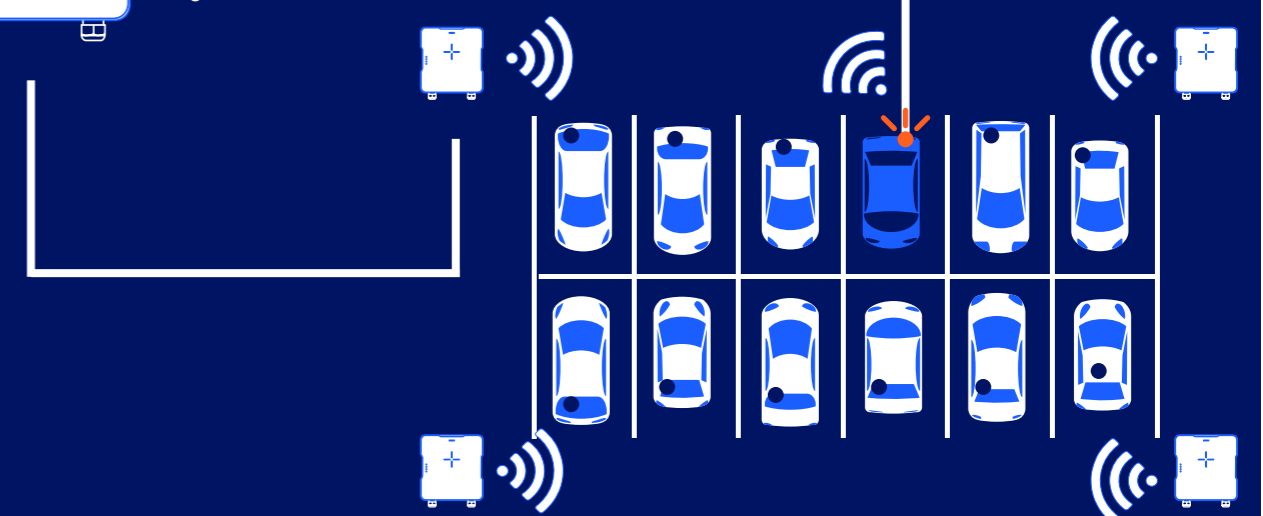

Software interface
Asset Agent's software automatically processes and filters data received from the network and sends data to third party ERP systems.

Robust wireless transponder
The transponder sends real-time location data to the reader. A 'Pick by Light' feature enables employees to easily locate the tagged vehicle.

iPOINT
Robust and easy-to-install, the wireless reader transmits real time data via the transponder and into Asset Agent's RTLS system via LAN/WLAN.